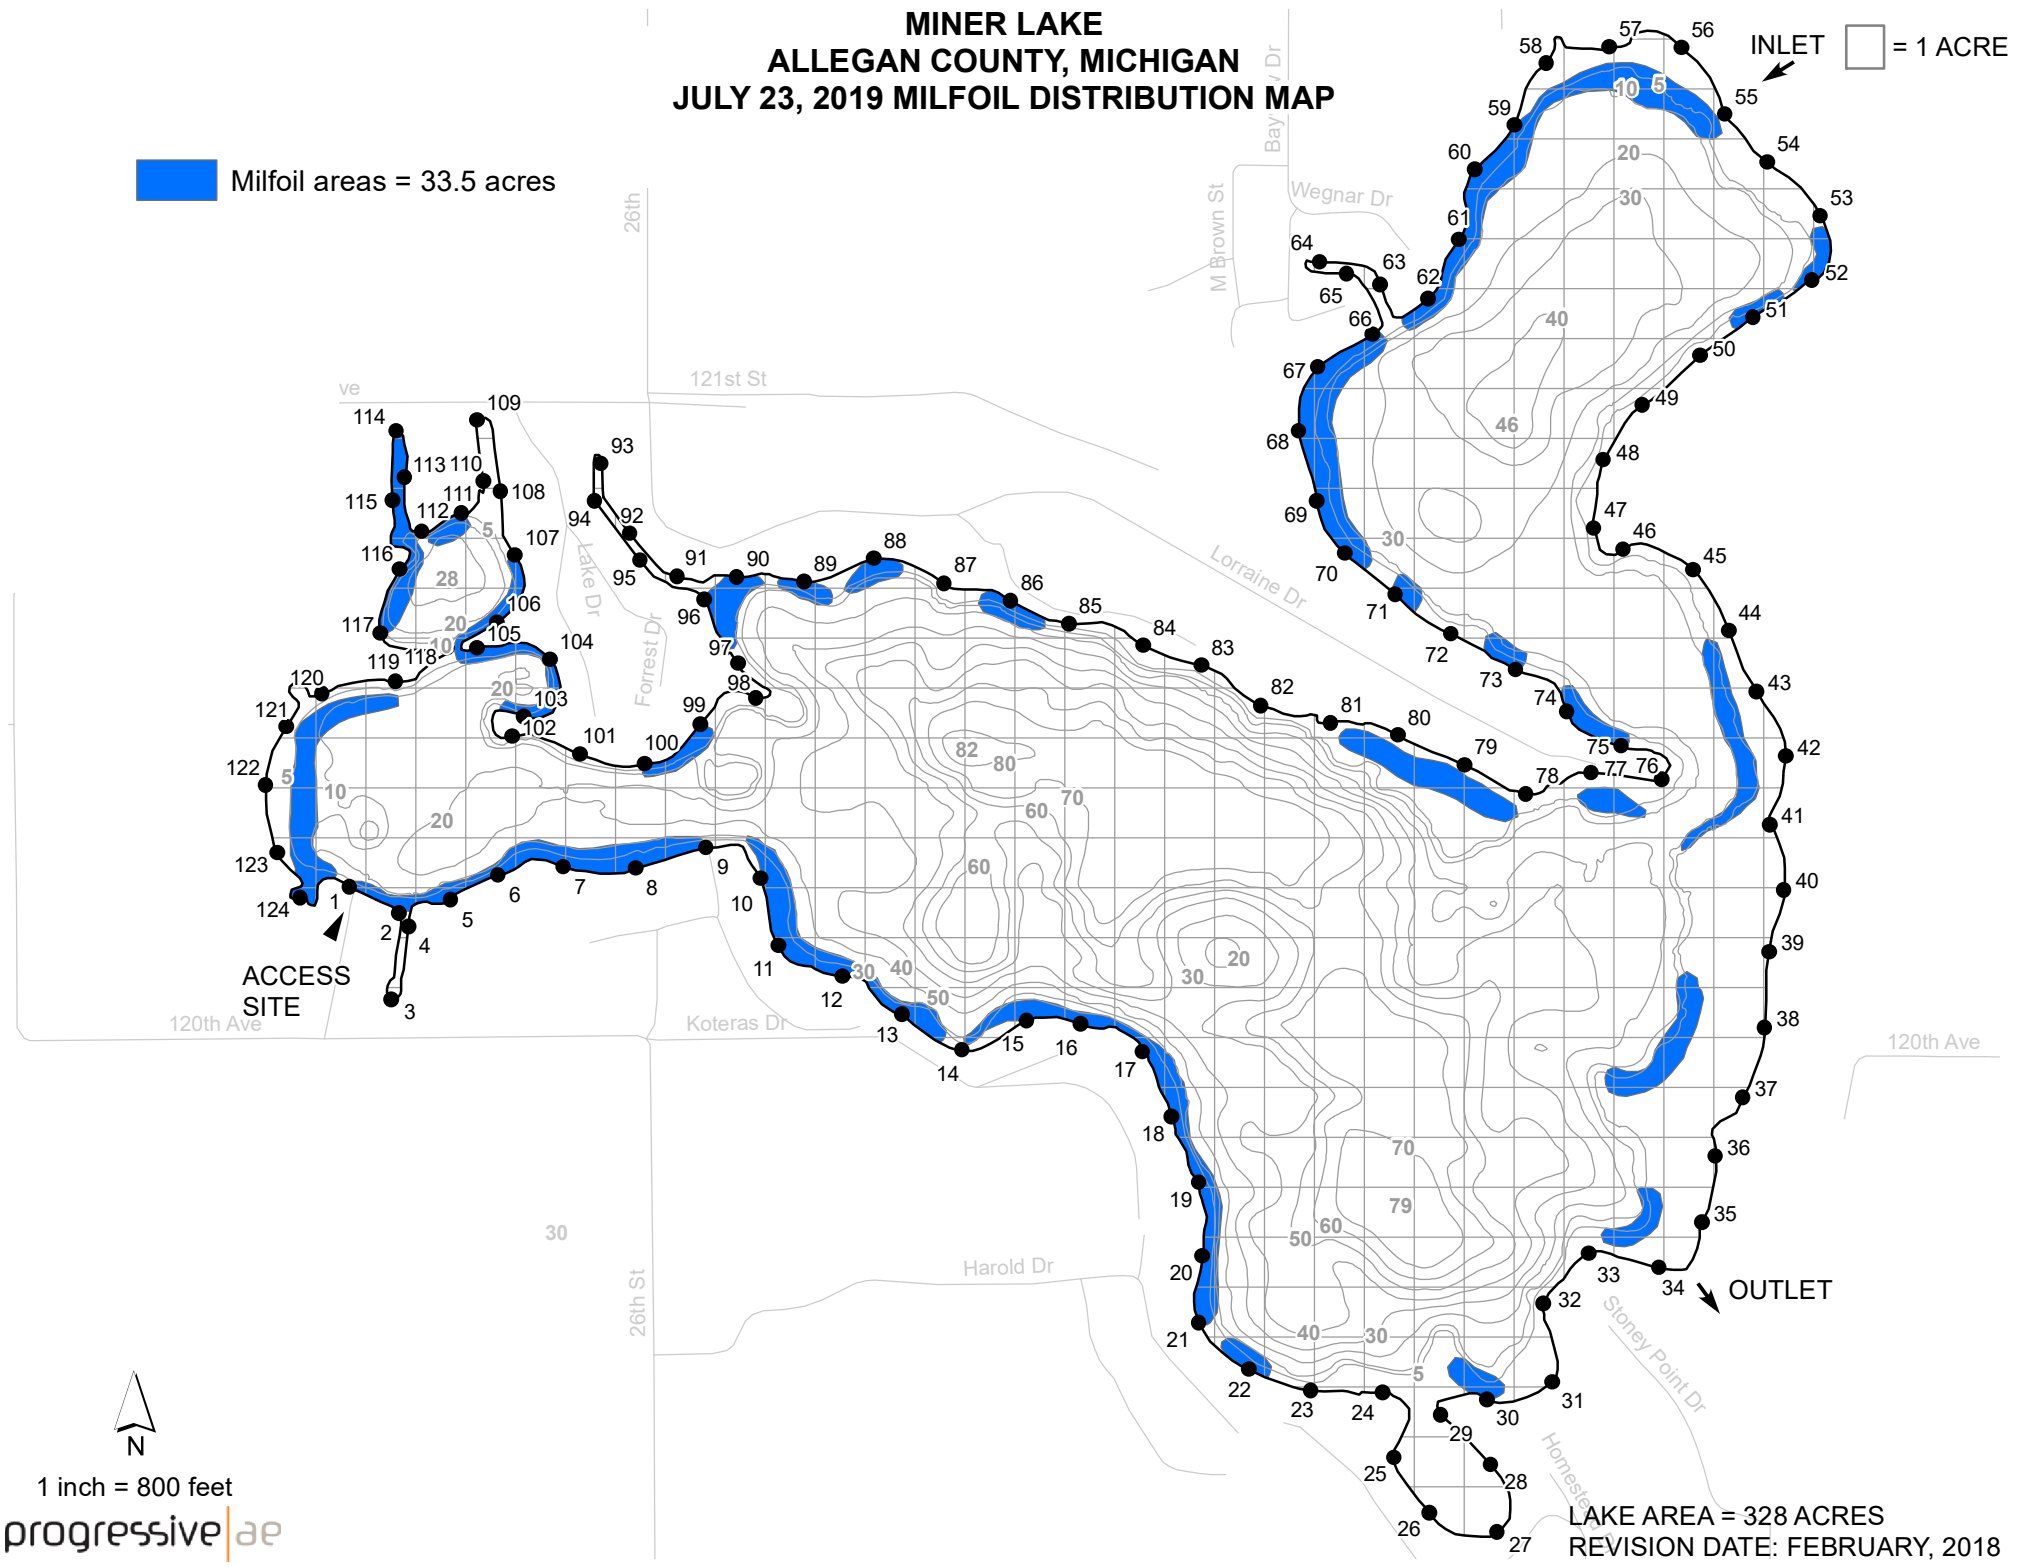

# MINER LAKE ALLEGAN COUNTY, MICHIGAN JULY 23, 2019 MILFOIL DISTRIBUTION MAP

Milfoil areas = 33.5 acres

INLET  = 1 ACRE

LAKE AREA = 328 ACRES  
REVISION DATE: FEBRUARY, 2018