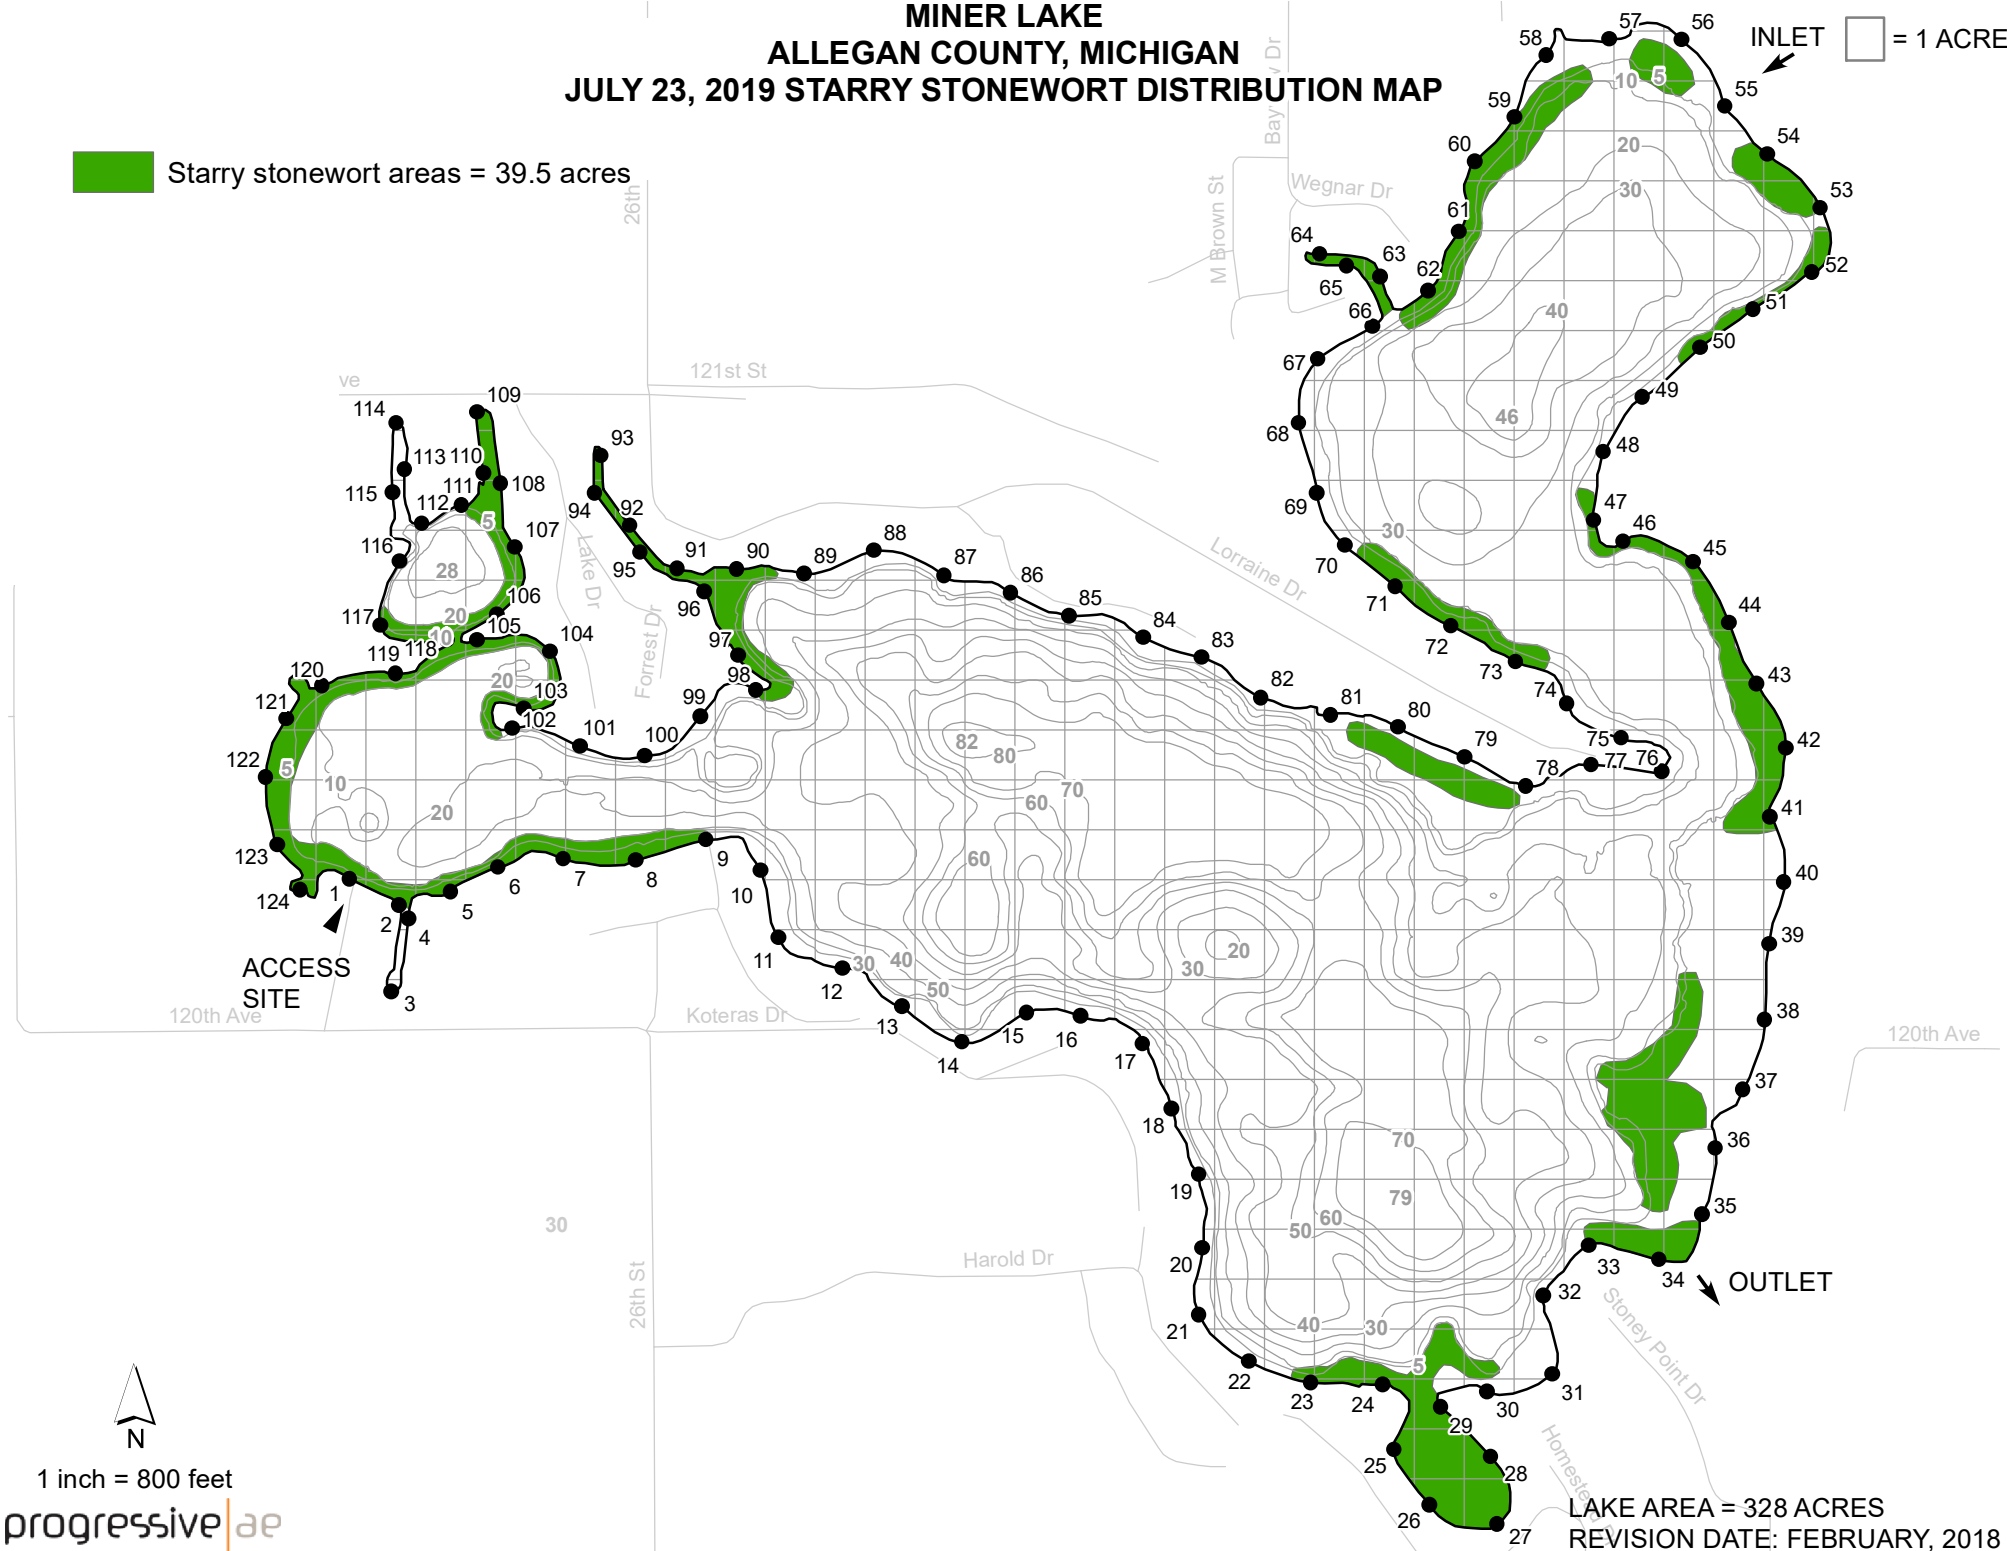

# MINER LAKE ALLEGAN COUNTY, MICHIGAN JULY 23, 2019 STARRY STONEWORT DISTRIBUTION MAP

 Stary stonewort areas = 39.5 acres

 = 1 ACRE

1 inch = 800 feet

progressive|ae

LAKE AREA = 328 ACRES  
REVISION DATE: FEBRUARY, 2018