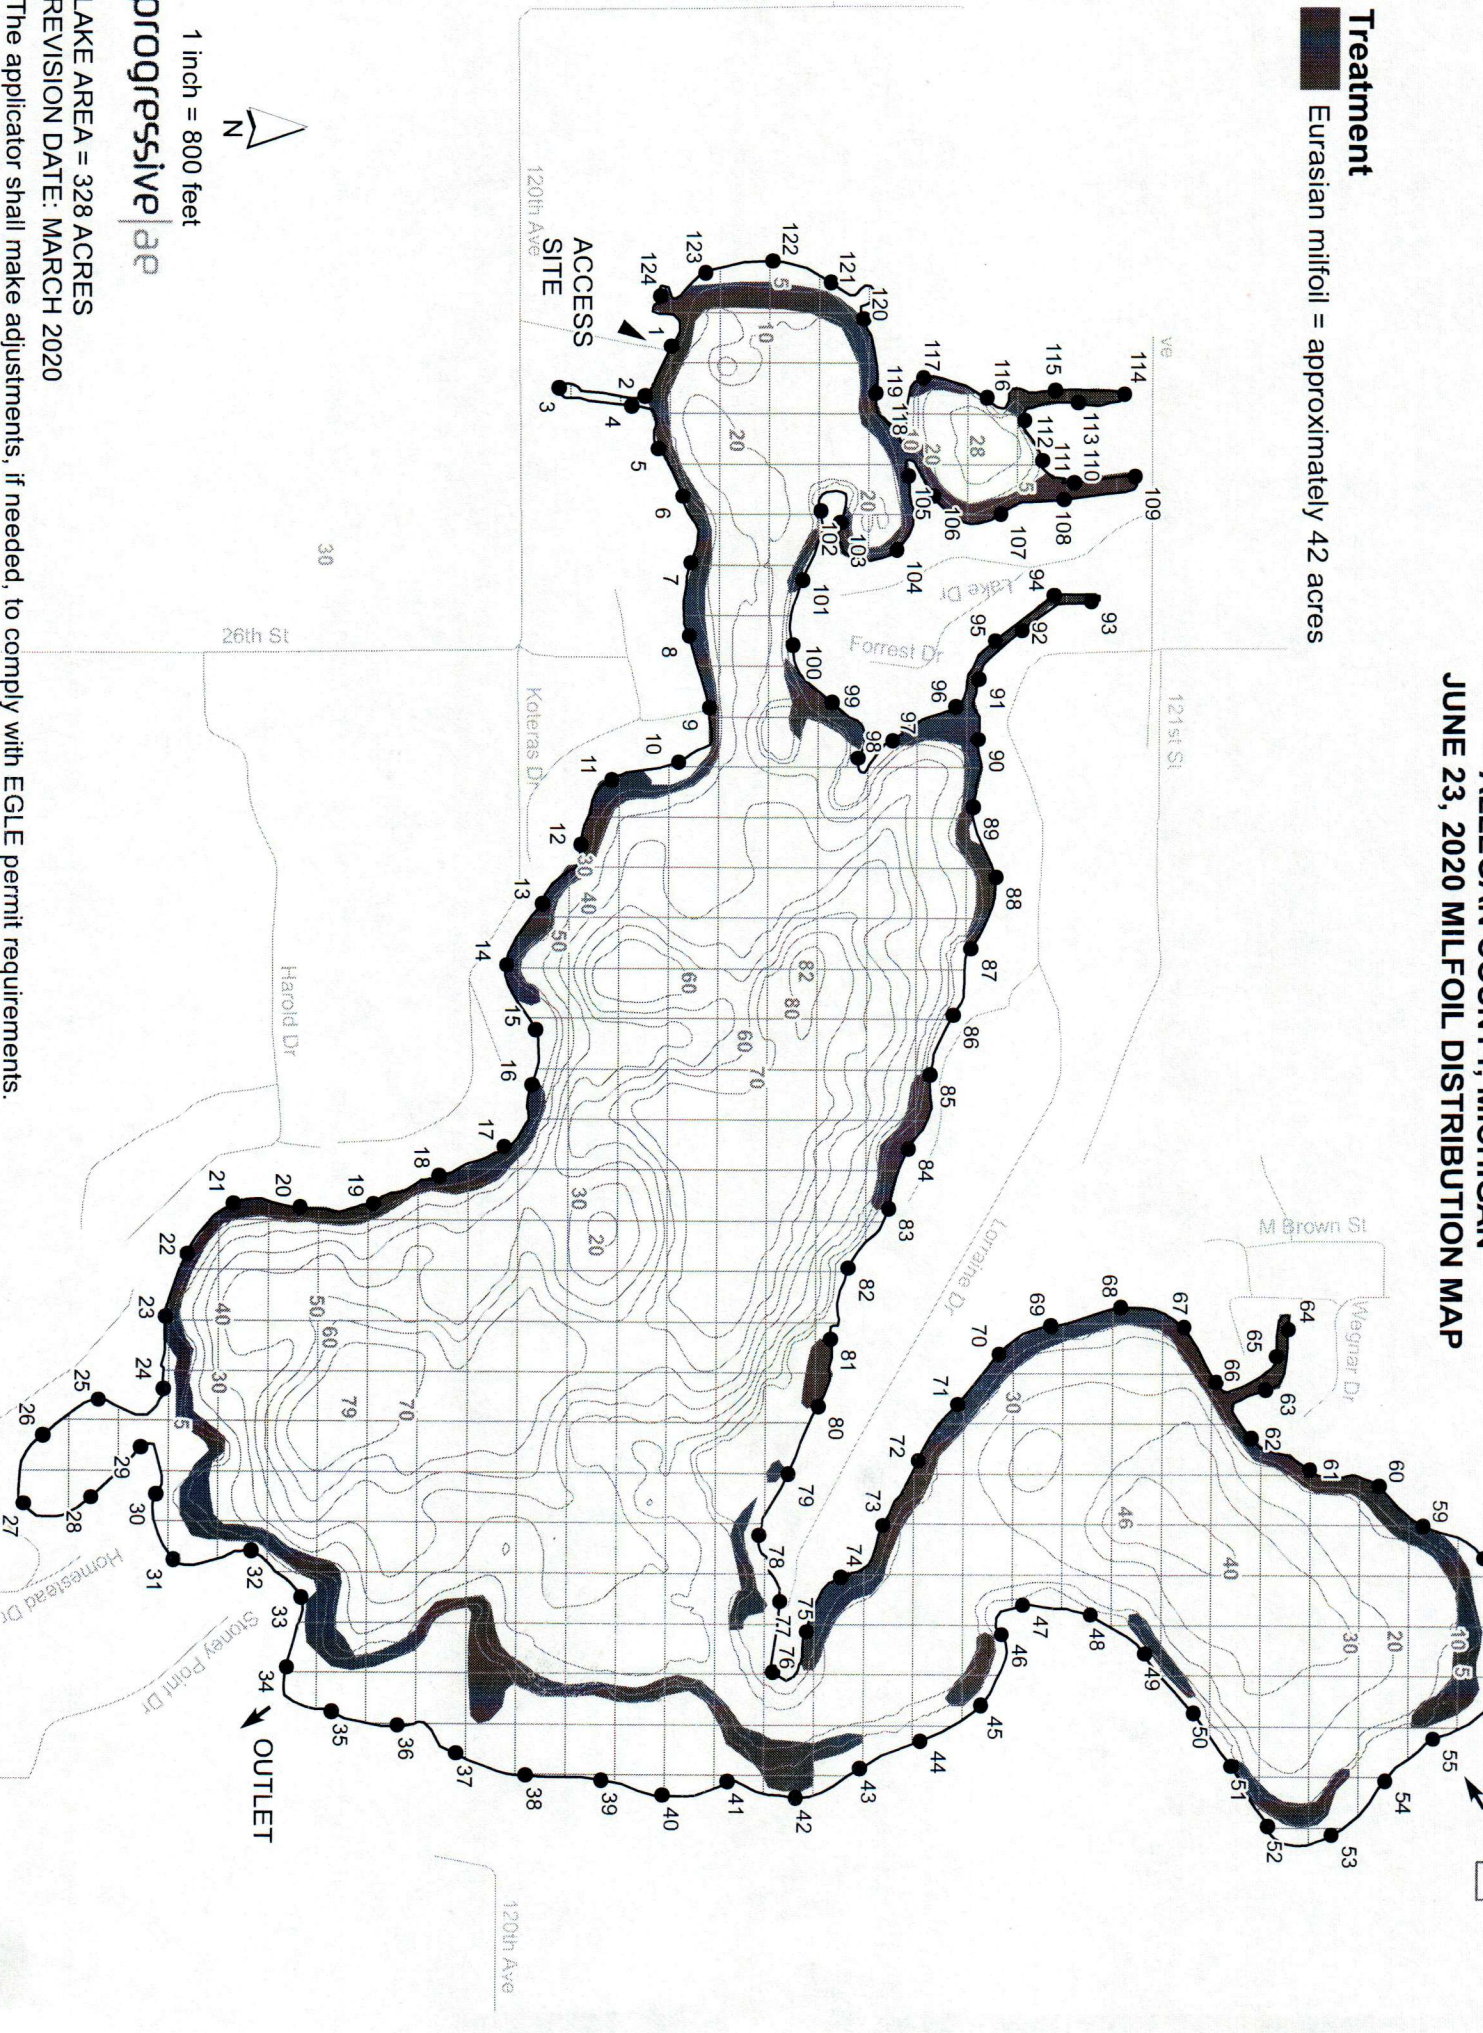

MINER LAKE ALLEGAN COUNTY, MICHIGAN JUNE 23, 2020 MILFOL DISTRIBUTION MAP

Treatment

Eurasian milfoil = approximately 42 acres

☐ = 1 ACRE

1 inch = 800 feet

progressive | ap

LAKE AREA = 328 ACRES
REVISION DATE: MARCH 2020
The applicator shall make adjustments, if needed, to comply with EGLE permit requirements.