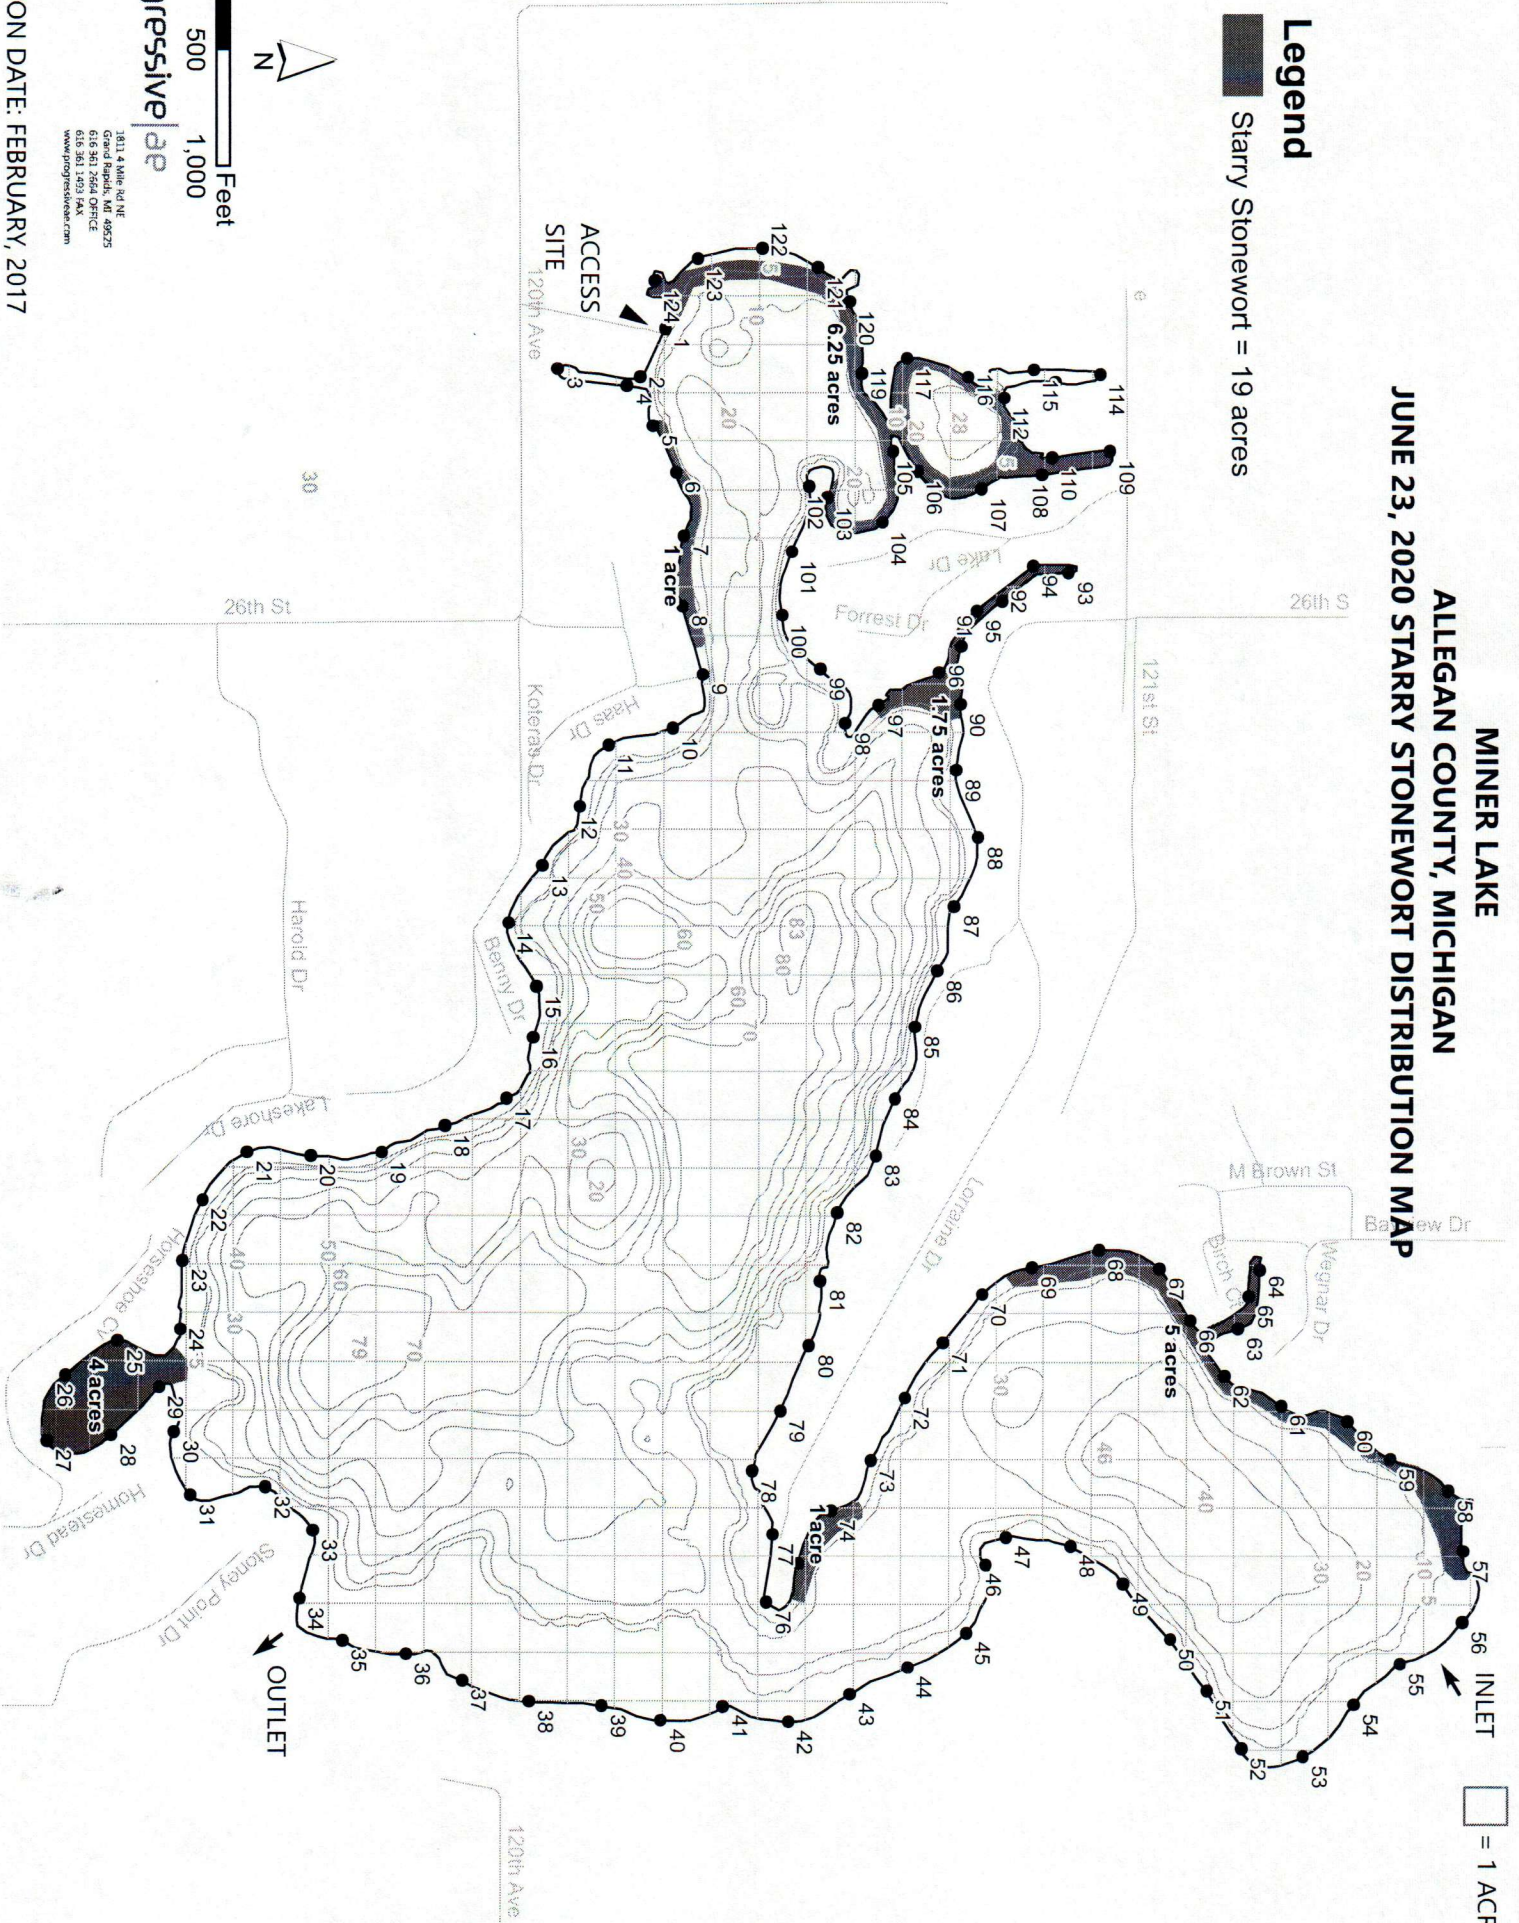

**MINER LAKE
ALLEGAN COUNTY, MICHIGAN
JUNE 23, 2020 STARRY STONEWORT DISTRIBUTION MAP**

Legend

Starry Stonewort = 19 acres

□ = 1 ACRE

REVISION DATE: FEBRUARY, 2017