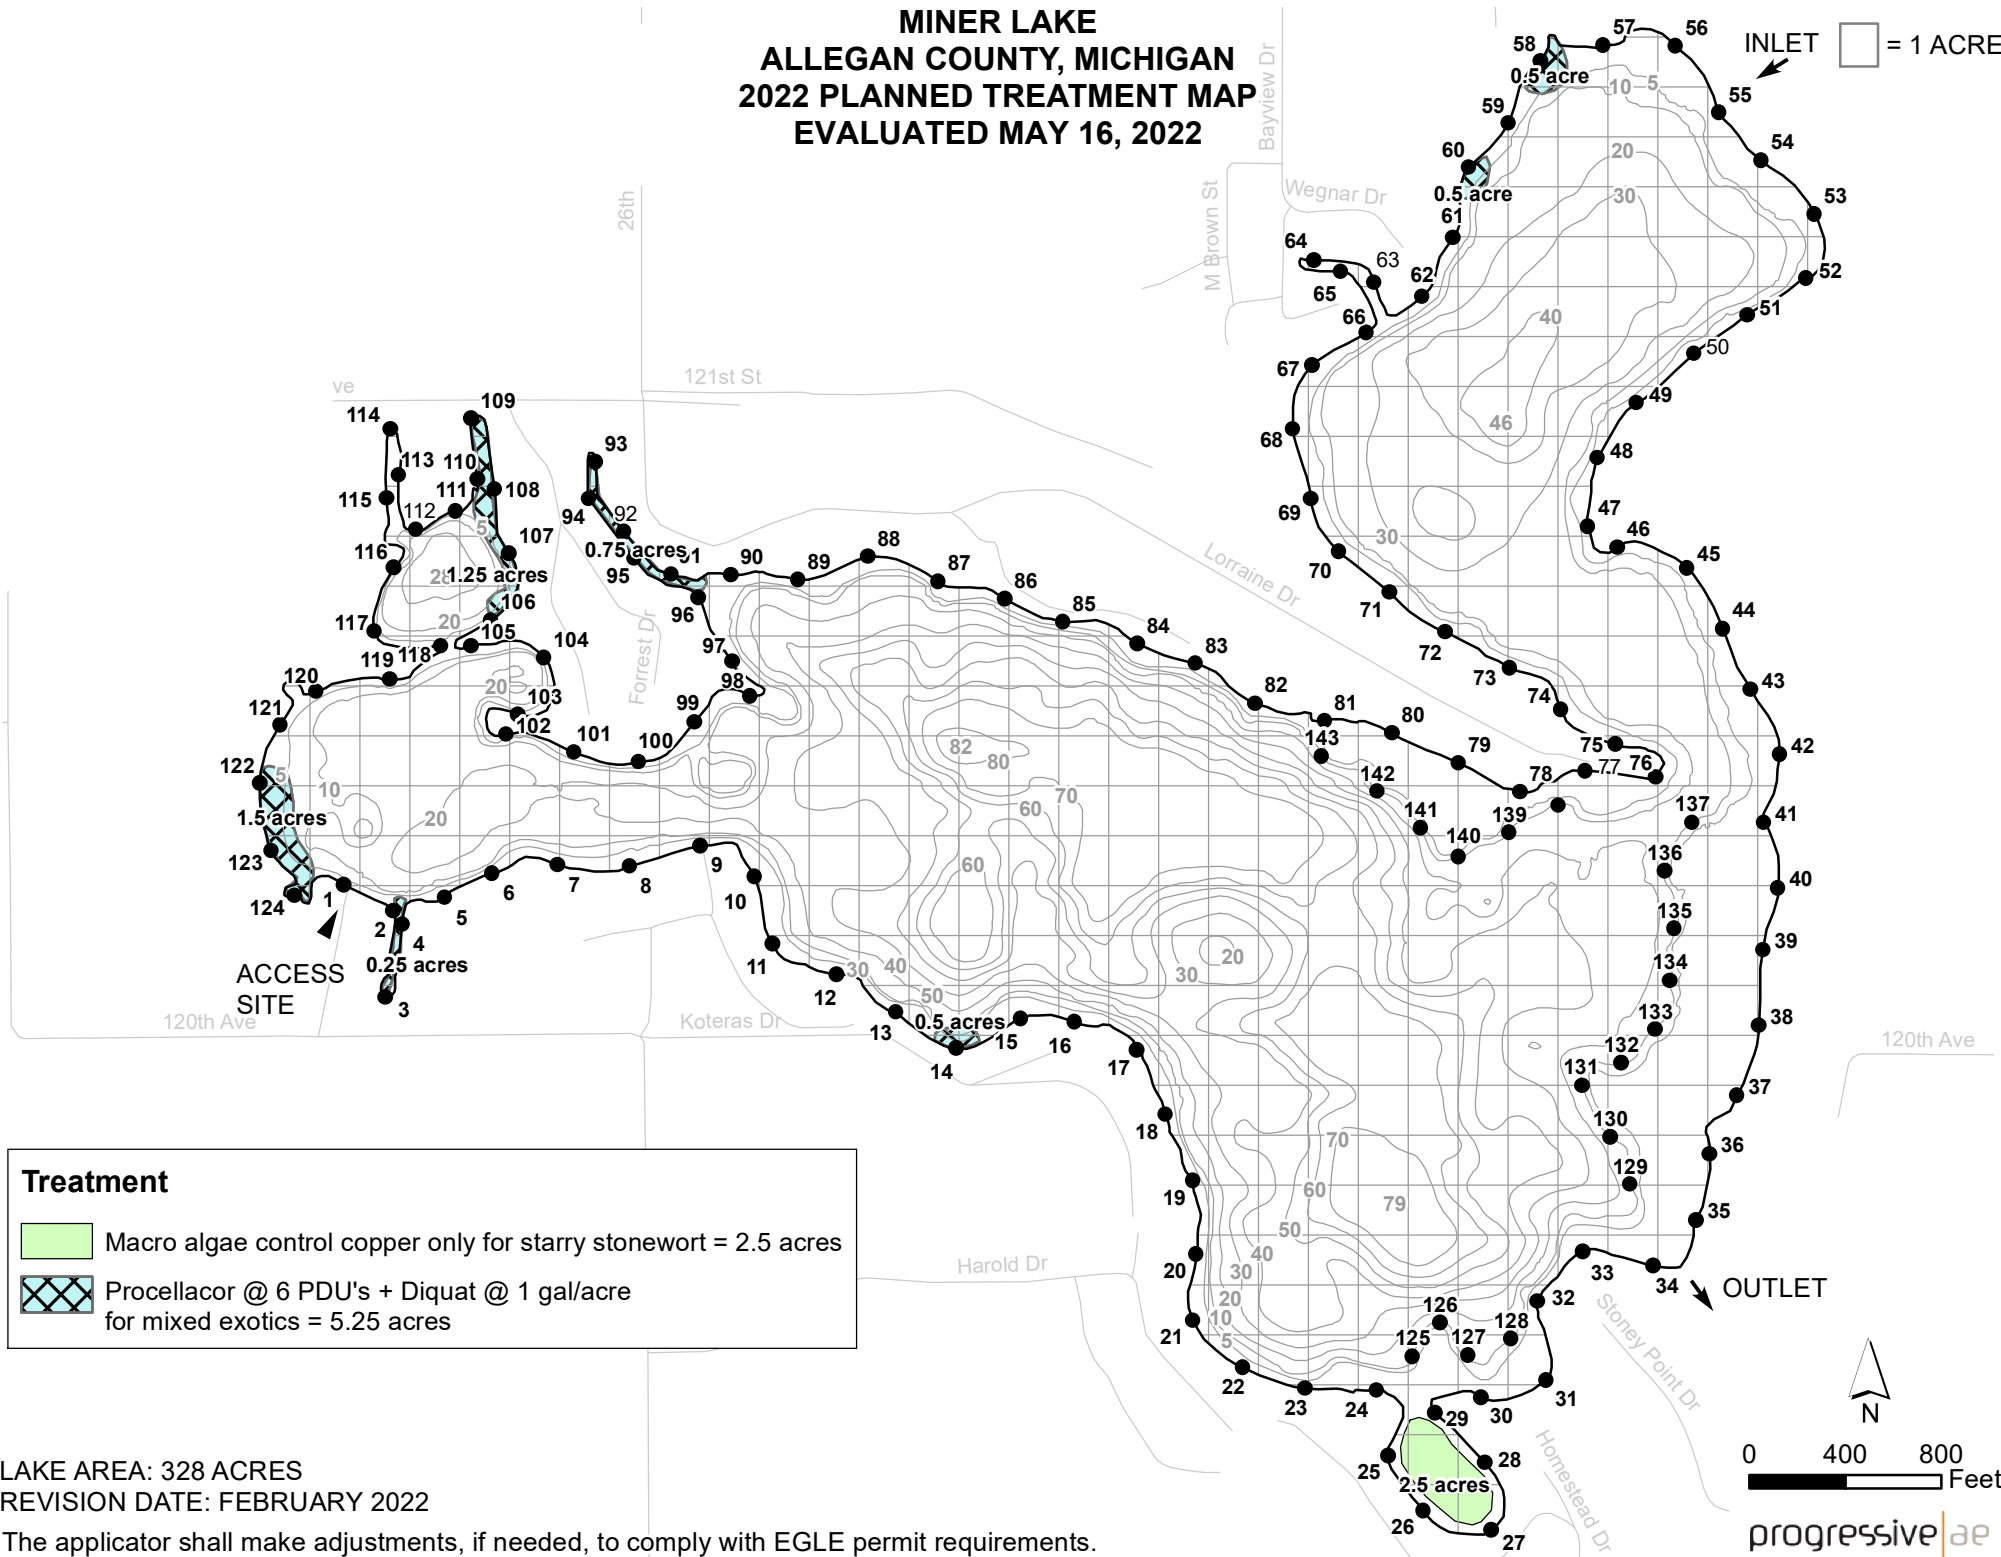

MINER LAKE ALLEGAN COUNTY, MICHIGAN 2022 PLANNED TREATMENT MAP EVALUATED MAY 16, 2022

INLET = 1 ACRE

Treatment

- Macro algae control copper only for starry stonewort = 2.5 acres
- Procellacor @ 6 PDU's + Diquat @ 1 gal/acre for mixed exotics = 5.25 acres

LAKE AREA: 328 ACRES
REVISION DATE: FEBRUARY 2022

The applicator shall make adjustments, if needed, to comply with EGLE permit requirements.